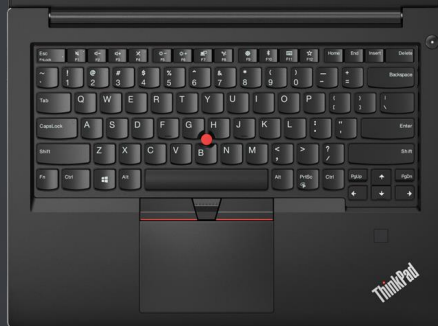

## 以高能·任我行

A man in a dark suit, white shirt, and dark tie, looking directly at the camera with a neutral expression. The background is dark and slightly blurred.